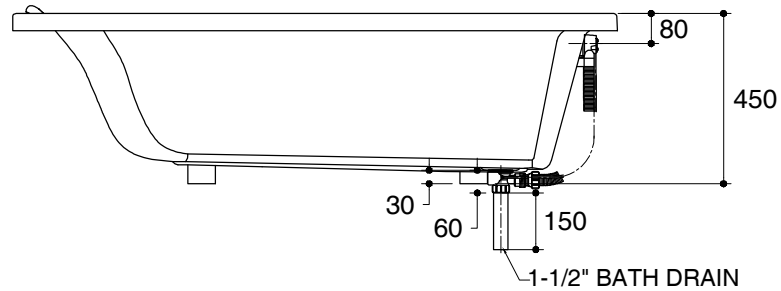

Dimensions are approximate.

Unit: mm

 Recommended Faucet Area

Customer Interface Access Panel
W500 x H450

SKU	K-45699X-0
Name	PATIO
Description	1600 PLAIN BATH

KOHLER

*The recommended dimension for installation can be adjusted according to user preferences and layout.