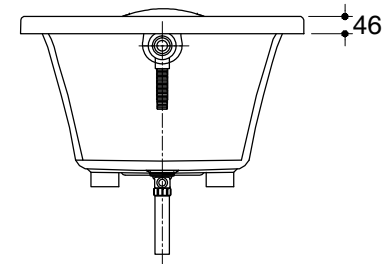

Dimensions are approximate.

Unit: mm

 Recommended Faucet Area

Customer Interface Access Panel
W500 x H450

SKU	K-45699X-0
Name	PATIO
Description	1600 PLAIN BATH

KOHLER

*The recommended dimension for installation can be adjusted according to user preferences and layout.