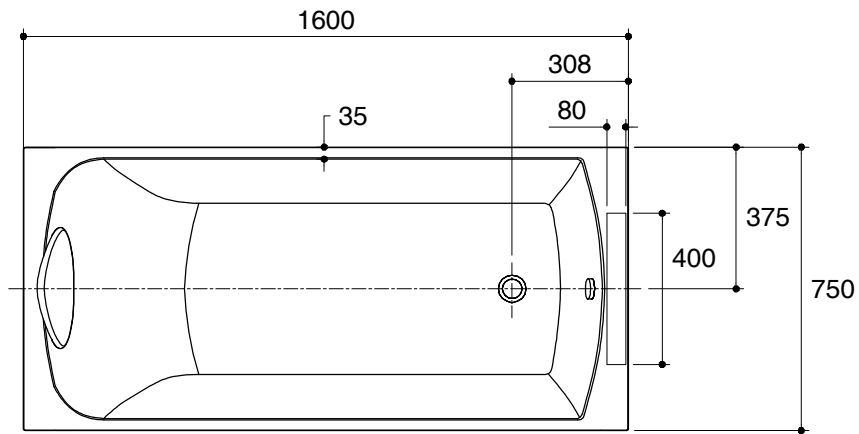

Dimensions are approximate.

Unit: mm

 Recommended Faucet Area

Customer Interface Access Panel
W500 x H450

SKU	K-45699X-0
Name	PATIO
Description	1600 PLAIN BATH

KOHLER

*The recommended dimension for installation can be adjusted according to user preferences and layout.